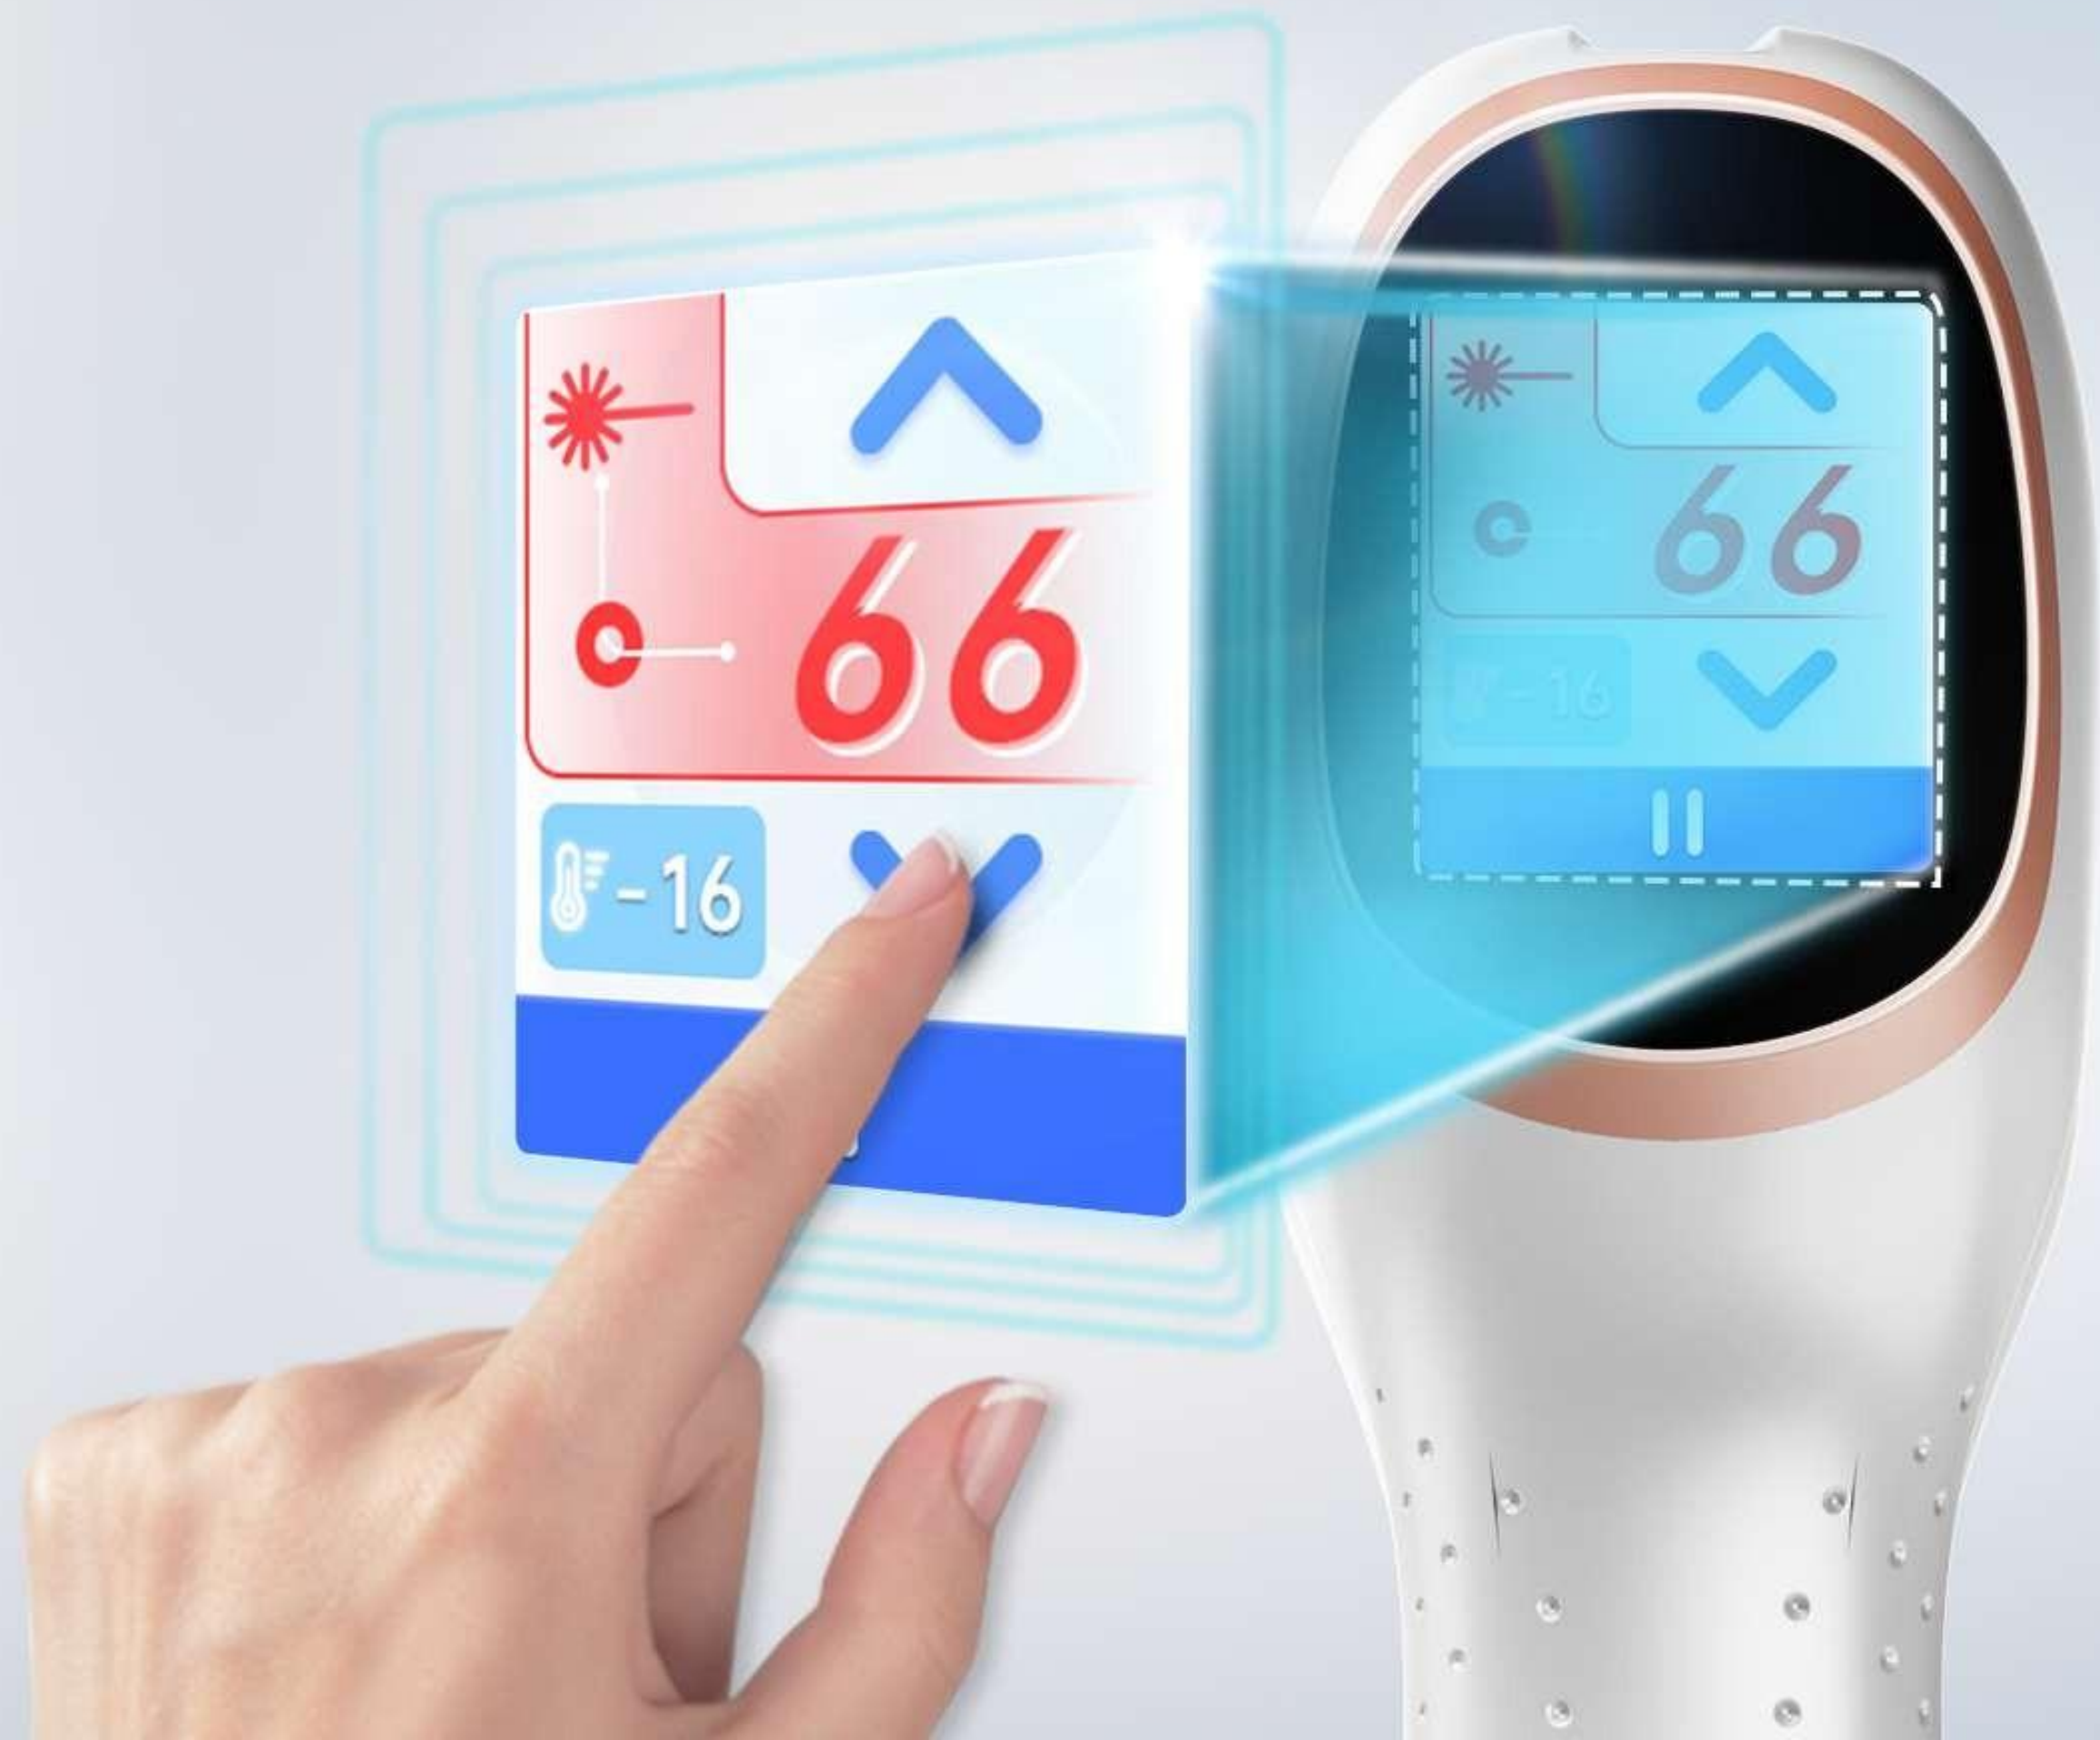

FAC Technology Fast Axis Collimator

Collimator Lens Focus Beam

Collimate the light path, reduce the divergence angle of the beam, and turn the divergent light path into a parallel light path. Smoother the edges of the laser beam.

FAC Technology Fast Axis Collimator

After addition of a collimator lens, beam focus

Without optical shaping, the beam diverges rapidly

Handle Screen

LCD Touch Screen

Energy Adjustment

Pulse Width Adjustment

Frequency Adjustment

Real-time Temperature Monitoring

Magnetic Heads

Magnetic Heads, Strong And Safe.

The magnetic connection is strong enough to resist most unintended disconnects, making sure the treatment is safe and perfect going.