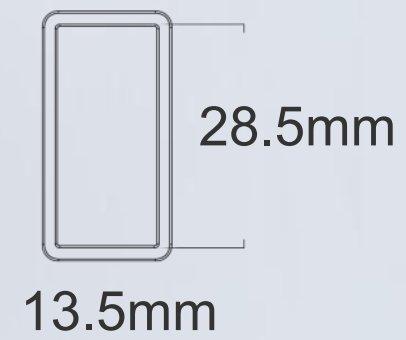

Product Display

Front View

Treatment Head Advantage

Different spot sizes head working on one handle. More Choices for different body area.

Treatment Head

Super laser spot size

38.5*13.5mm 

Maximum power combined with the shortest pulses

38.5mm

13.5mm

40% faster!

Treatment Site

Face:
12.5*14.5mm or Round 8.25mm

Forehead:
12.5*14.5mm

Nose Hair: Round 8.25mm
Mustache: 12.5*14.5mm

Arm:
13.5*28.5mm

Armpit:
12.5*14.5mm

Chest:
13.5*38.5mm

Back:
13.5*38.5mm

Bikini Line:
12.5*14.5mm

Leg:
13.5*28.5mm

Handpiece Advantages

- Super high power-3000W handpiece
- Super large spot size
- Maximum power combined with the shortest pulses
- Handpieces with 360°contact cooling : -20 degree
- Touch screen on head for easy operation.
- Original American Coherent Laser Bars

Hair Density	Result
Result	24.5

Specifications

WAVE LENGTH 808nm	FLUENCE 5~80J/cm ²
PULSE WIDTH 5-100ms	SPOT SIZE 12.5*14.5mm 13.5*28.5mm 13.5*38.5mm Round 8.25mm
FREQUENCY 1~10Hz	HANDLE POWER 3000W
MACHINE POWER 6900W	COOLING TEC, air cooling + water cooling + semiconductor cooling
COOLING LEVEL Level 1-3	HANDPIECE COOLING -20°C
DISPLAY 12 Inch multi color touch screen	