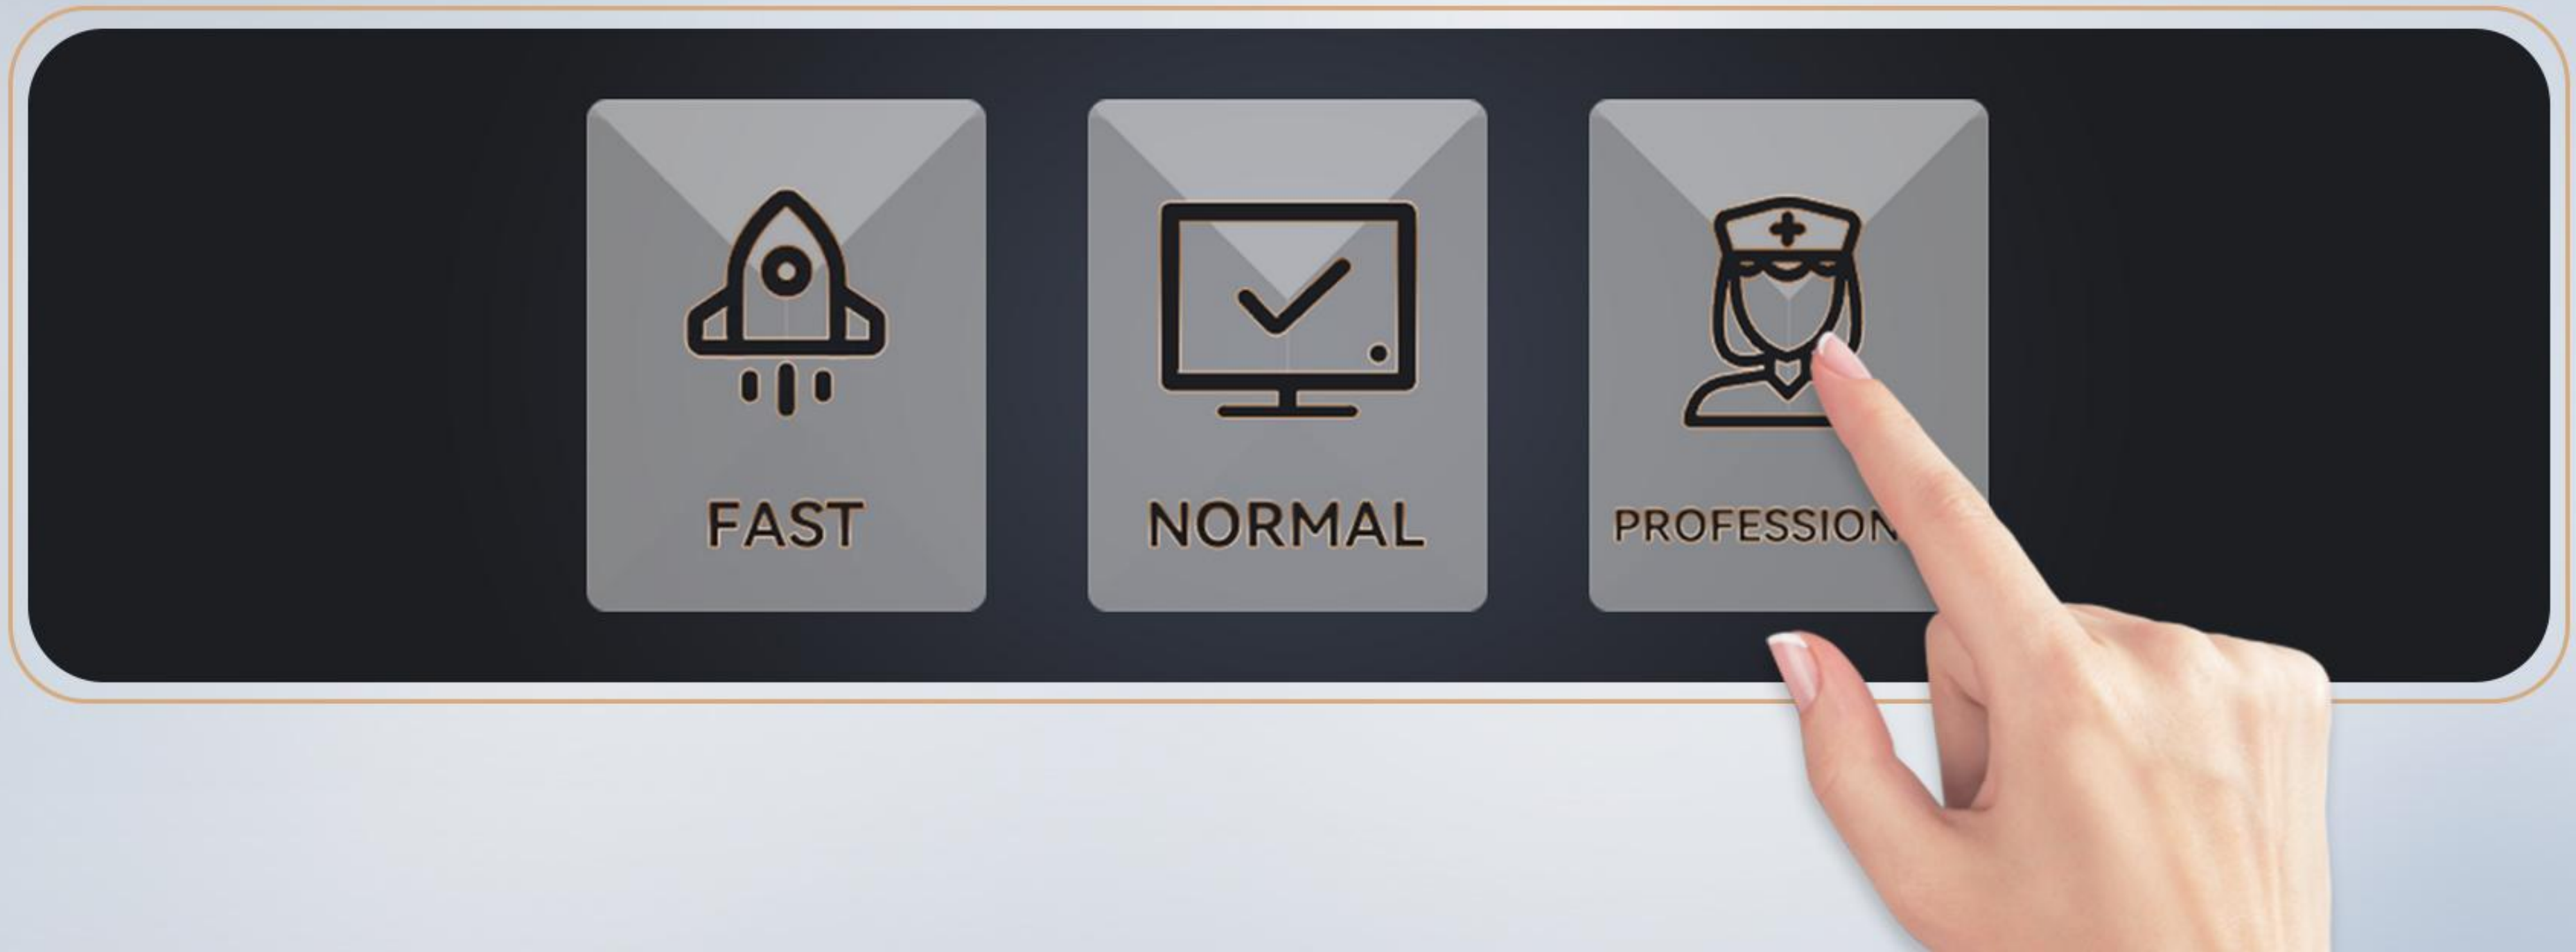

Interface

The HIDL-3000 has a 12" touchscreen LCD featuring a completely redesigned and intuitive user interface.

Users can select between the Normal mode, Professional mode, and Fast mode.

Beginners can choose the Normal mode, the operator can use the recommended parameters according to skin type, treatment area.

Experts can go directly to the Professional mode or Fast mode, to configure the parameters themselves.

And Professional mode display the Pulse Duration in real time.