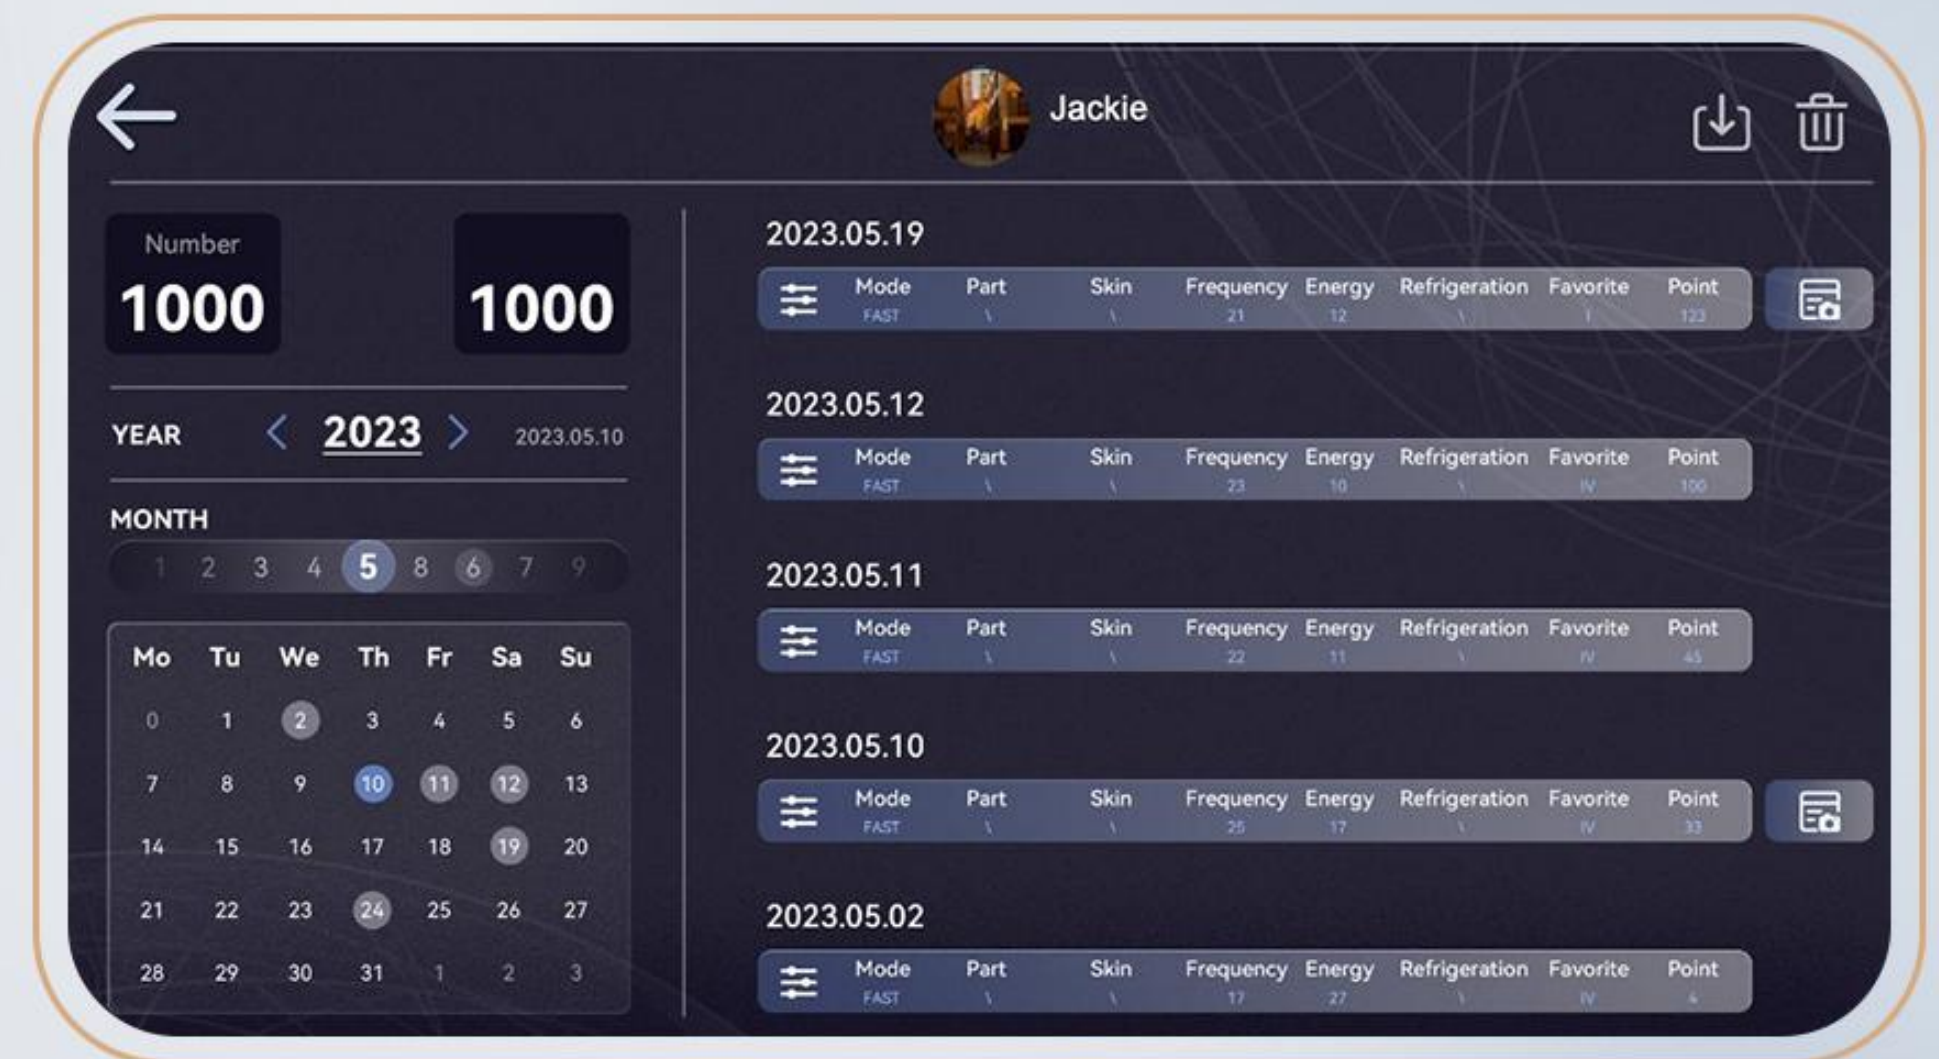

Interface

The HIDL-3000 has a 12" touchscreen LCD featuring a completely redesigned and intuitive user interface.

Users can select between the Normal mode, Professional mode, and Fast mode.

Beginners can choose the Normal mode, the operator can use the recommended parameters according to skin type, treatment area.

Experts can go directly to the Professional mode or Fast mode, to configure the parameters themselves.

And Professional mode display the Pulse Duration in real time.

Customer CRM System

- Clients information storage
- Treatment parameter memory function in all the treatment date

Hair analysis system

AI Intelligent Analysis

Treatment area

Analysis results

Hair analysis system

OPTIONAL

- Skin Color
- Hair Color
- Hair Thickness
- Hair Density
- Result

2024.04.01-20:45