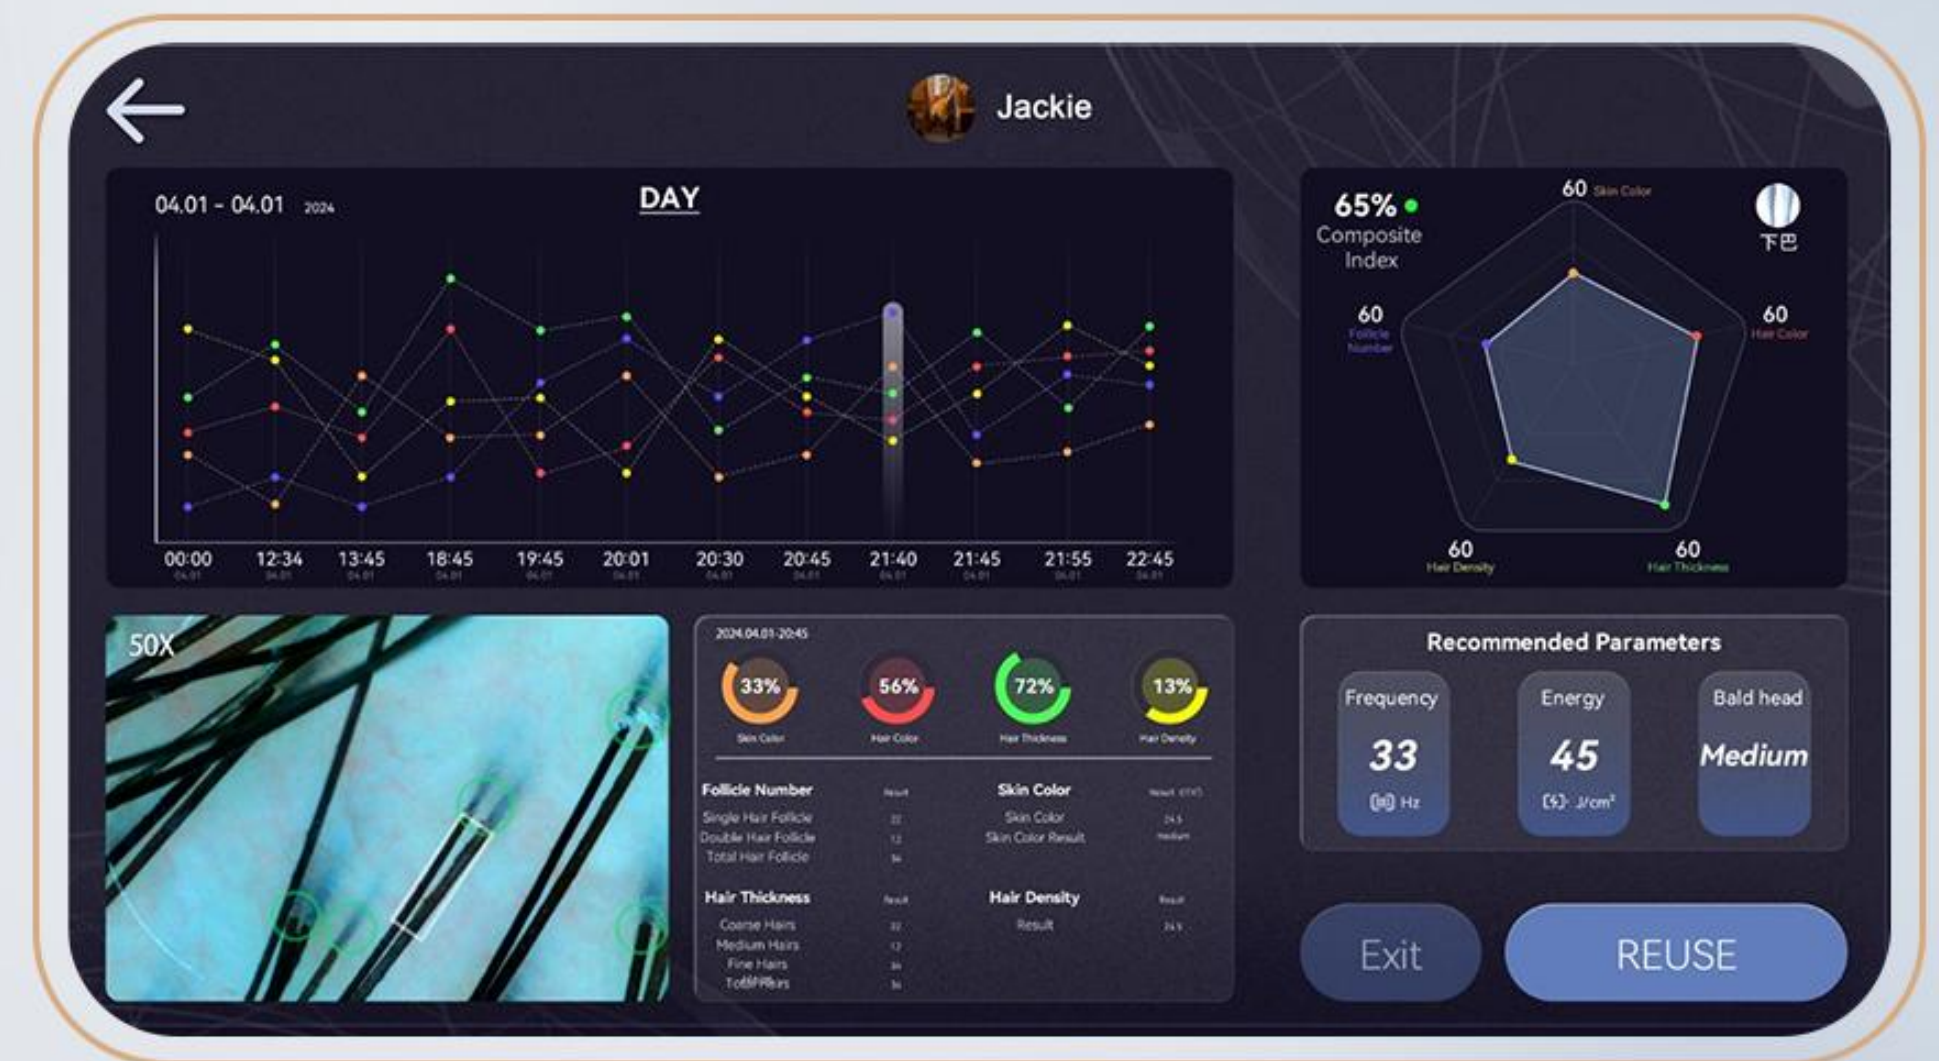

Armpit:
12.5*14.5mm

Chest:
13.5*38.5mm

Back:
13.5*38.5mm

Bikini Line:
12.5*14.5mm

Leg:
13.5*28.5mm

Handpiece Advantages

- Super high power-3000W handpiece
- Super large spot size
- Maximum power combined with the shortest pulses
- Handpieces with 360°contact cooling : -20 degree
- Touch screen on head for easy operation.
- Original American Coherent Laser Bars

Interface

The HIDL-3000 has a 12" touchscreen LCD featuring a completely redesigned and intuitive user interface.

Users can select between the Normal mode, Professional mode, and Fast mode.

Beginners can choose the Normal mode, the operator can use the recommended parameters according to skin type, treatment area.

Experts can go directly to the Professional mode or Fast mode, to configure the parameters themselves.

And Professional mode display the Pulse Duration in real time.

Customer CRM System

- Clients information storage
- Treatment parameter memory function in all the treatment date

Hair analysis system

AI Intelligent Analysis

Treatment area

Analysis results

Hair analysis system

OPTIONAL

- Skin Color
- Hair Color
- Hair Thickness
- Hair Density
- Result

2024.04.01-20:45