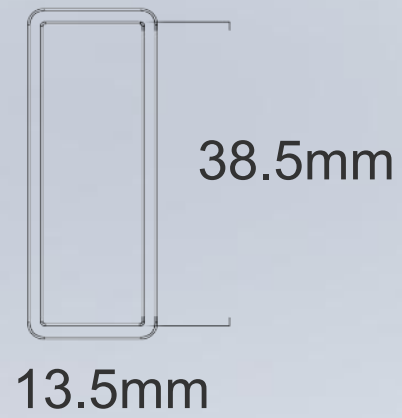

Product Display

Front View

Treatment Head Advantage

Different spot sizes head working on one handle. More Choices for different body area.

Treatment Head

Super laser spot size

38.5*13.5mm 

Maximum power combined with the shortest pulses

38.5mm

13.5mm

40% faster!

Treatment Site

Face:
12.5*14.5mm or Round 8.25mm

Forehead:
12.5*14.5mm

Nose Hair: Round 8.25mm
Mustache: 12.5*14.5mm

Arm:
13.5*28.5mm

Armpit:
12.5*14.5mm

Chest:
13.5*38.5mm

Back:
13.5*38.5mm

Bikini Line:
12.5*14.5mm

Leg:
13.5*28.5mm

Handpiece Advantages

- Super high power-3000W handpiece
- Super large spot size
- Maximum power combined with the shortest pulses
- Handpieces with 360°contact cooling : -20 degree
- Touch screen on head for easy operation.
- Original American Coherent Laser Bars

Hair Density	Result
Result	24.5

Specifications

WAVE LENGTH 808nm	FLUENCE 5~80J/cm ²
PULSE WIDTH 5-100ms	SPOT SIZE 12.5*14.5mm 13.5*28.5mm 13.5*38.5mm Round 8.25mm
FREQUENCY 1~10Hz	HANDLE POWER 3000W
MACHINE POWER 6900W	COOLING TEC, air cooling + water cooling + semiconductor cooling
COOLING LEVEL Level 1-3	HANDPIECE COOLING -20°C
DISPLAY 12 Inch multi color touch screen	