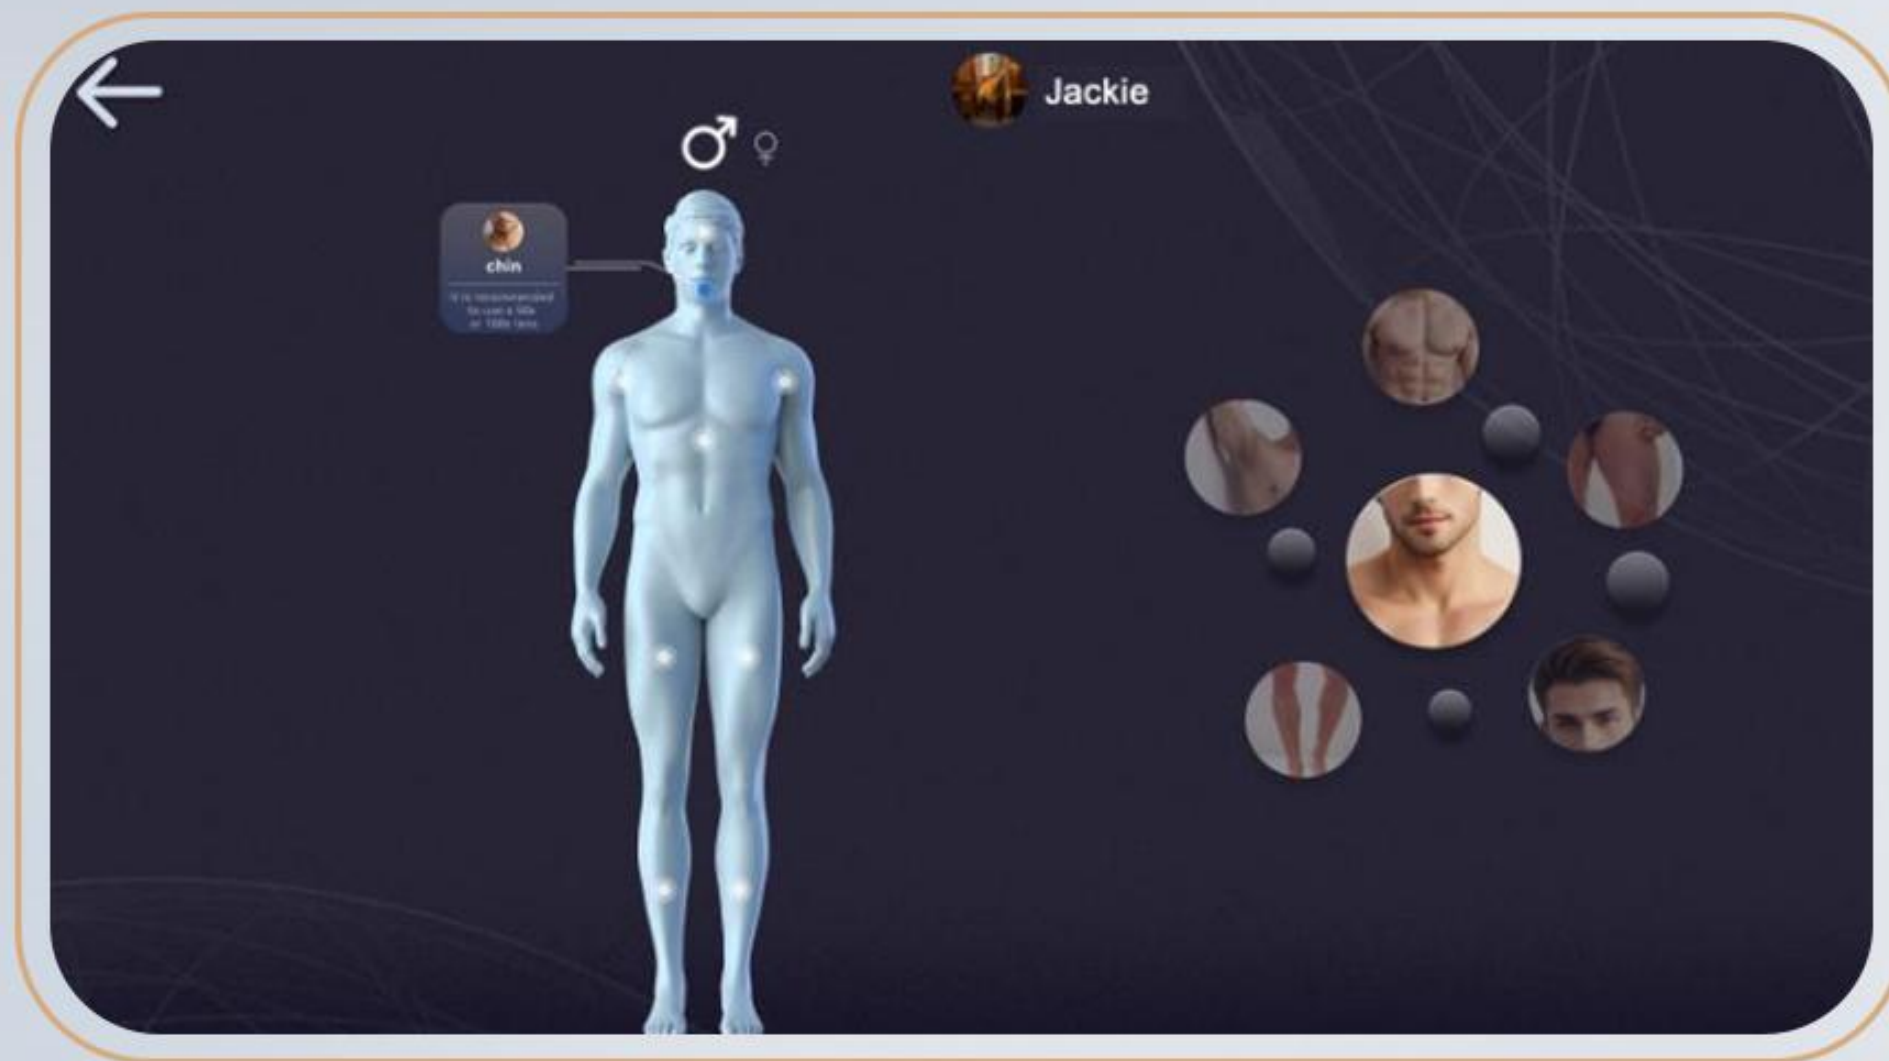

Hair analysis system

AI Intelligent Analysis

Treatment area