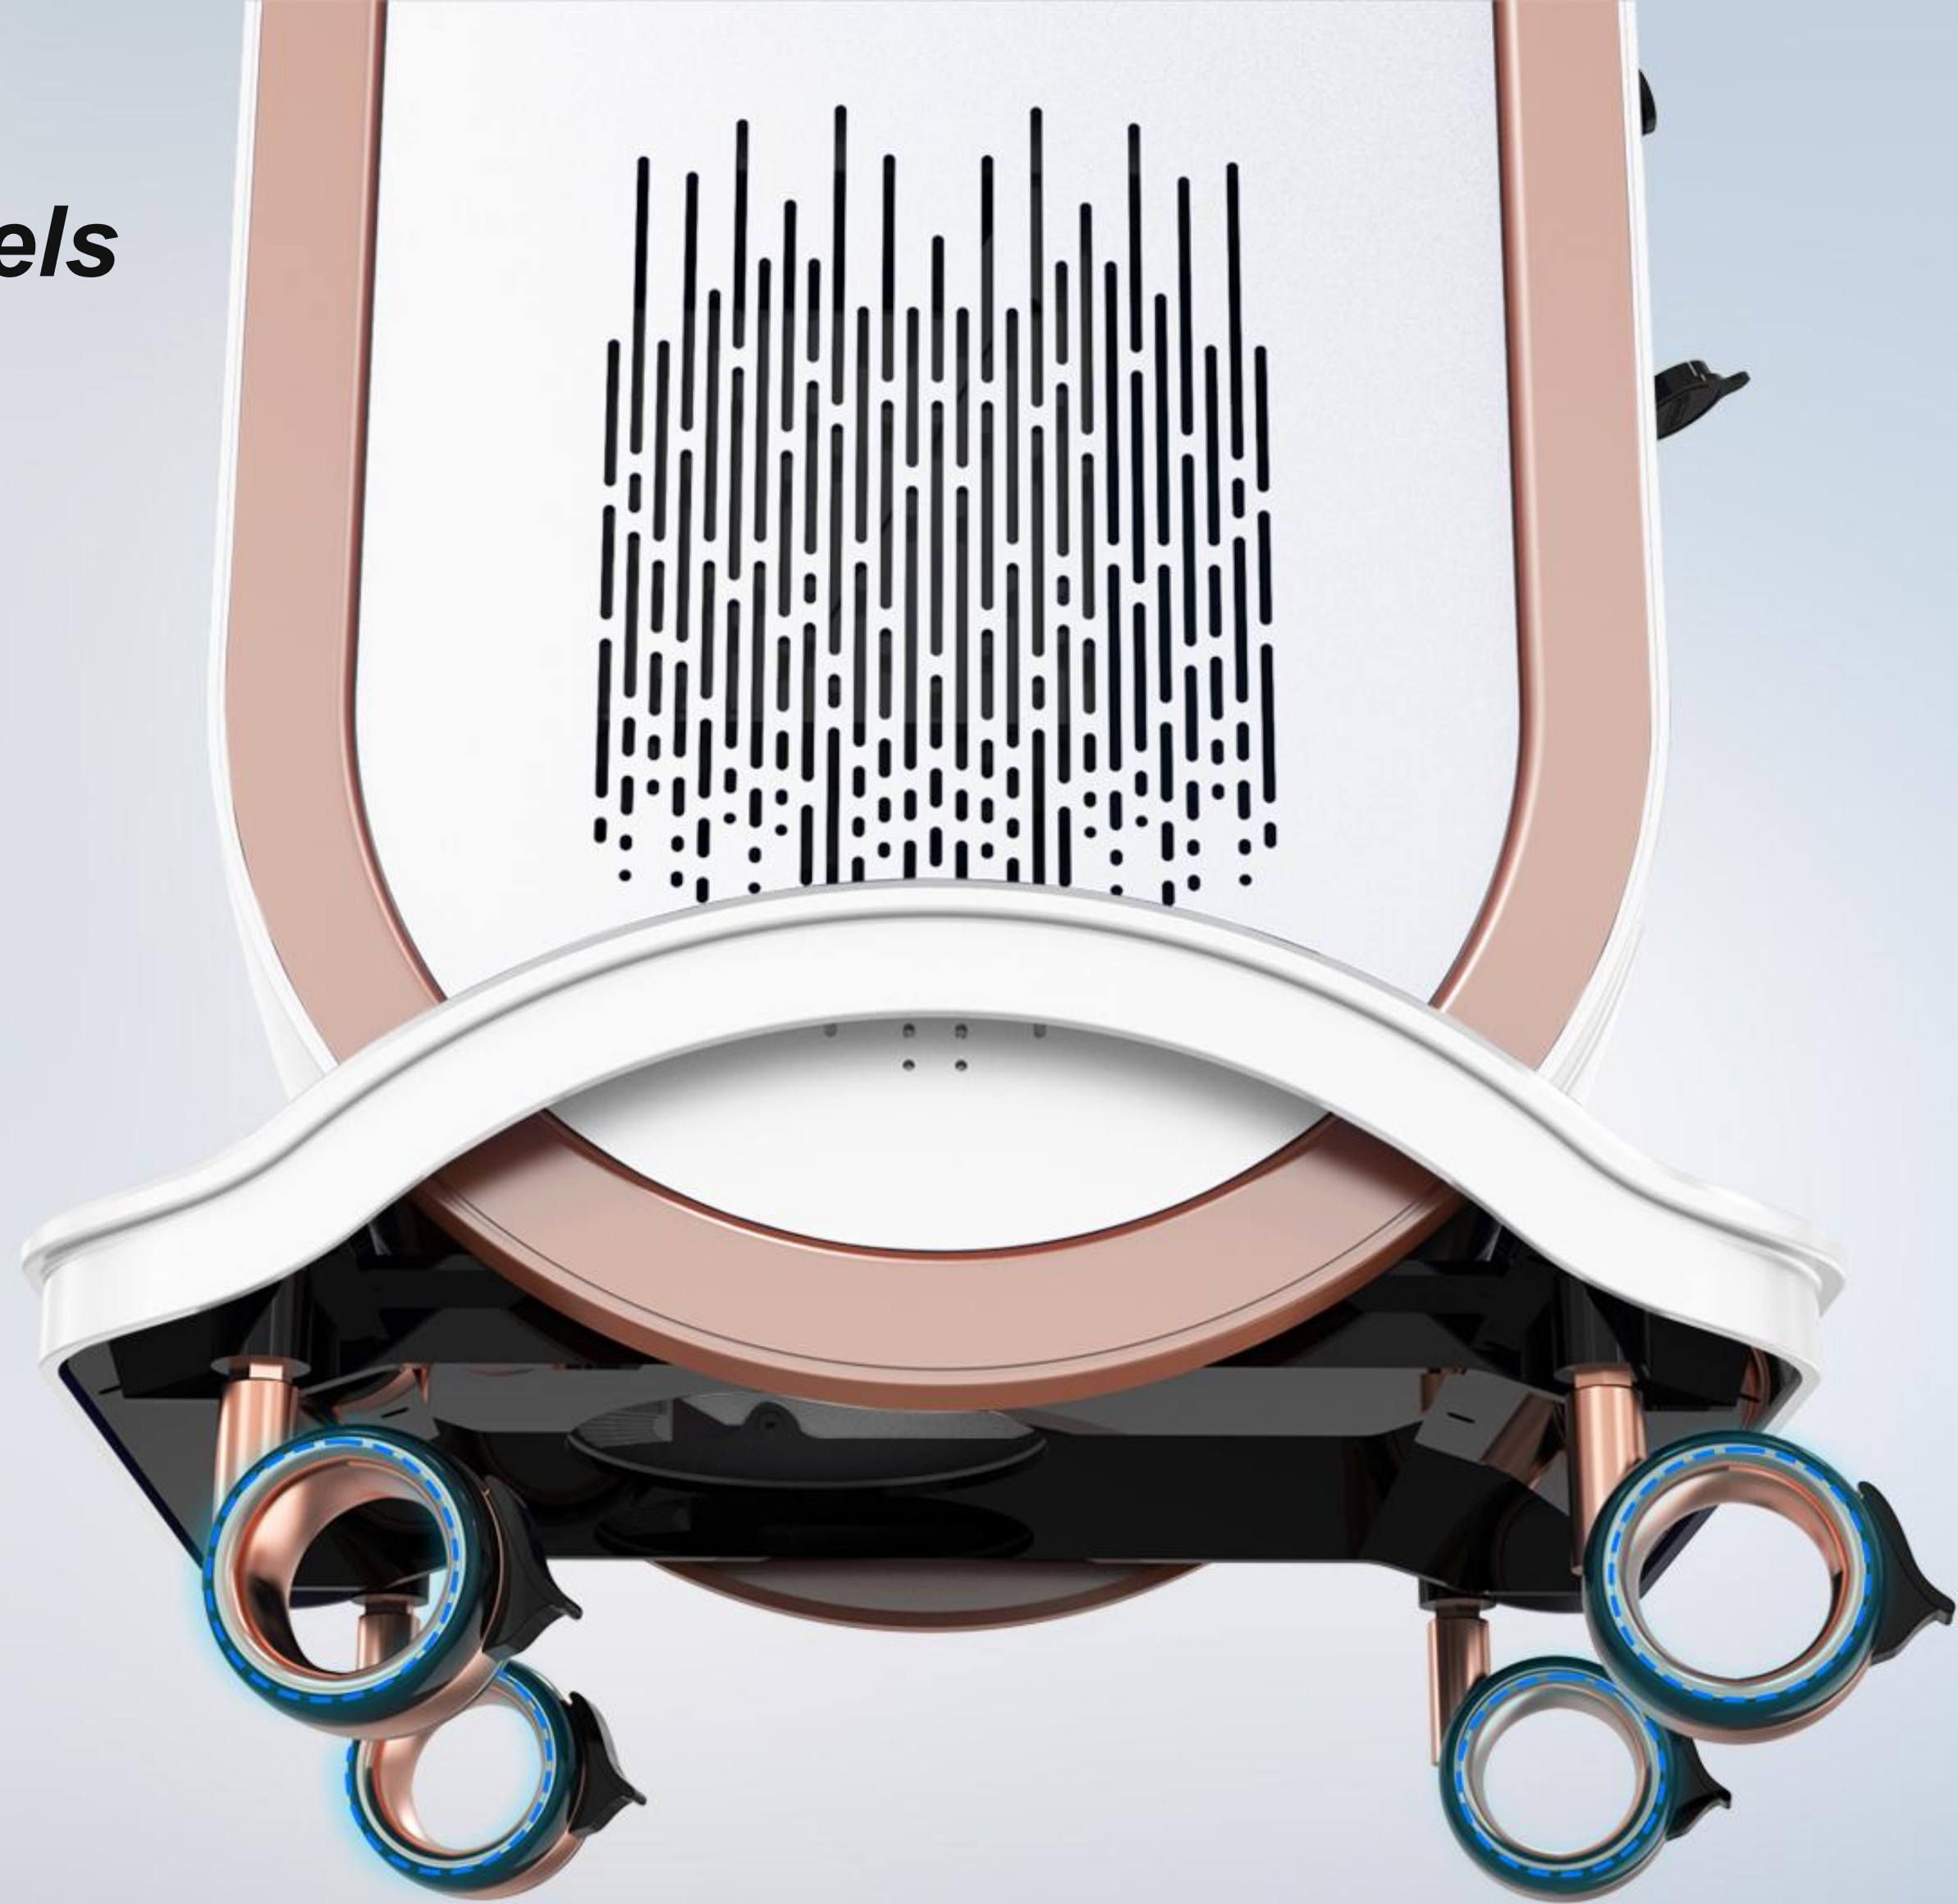

Frequency Adjustment

Real-time Temperature Monitoring

Magnetic Heads

Magnetic Heads, Strong And Safe.

The magnetic connection is strong enough to resist most unintended disconnects, making sure the treatment is safe and perfect going.

American Original

American Original Import

By Original American Coherent laser technology, the original bars are adopted in the laser generator to ensure that the output is stable and sufficient.

The high quality bars guarantee a super zlong life span of the laser.

High-end Hollow Silent Wheels

High-End Hollow Silent Wheel

- Stabble
- Silent
- High Level

Cooling Technology

Handpieces With 360° Contact Cooling Strong Cooling

With strong TEC cooling technology, No pain during treatment, give patient a more comfortable treatment, and get a better treatment results.

Water Proof

**Best water proof
Results**

Product Display

Back View