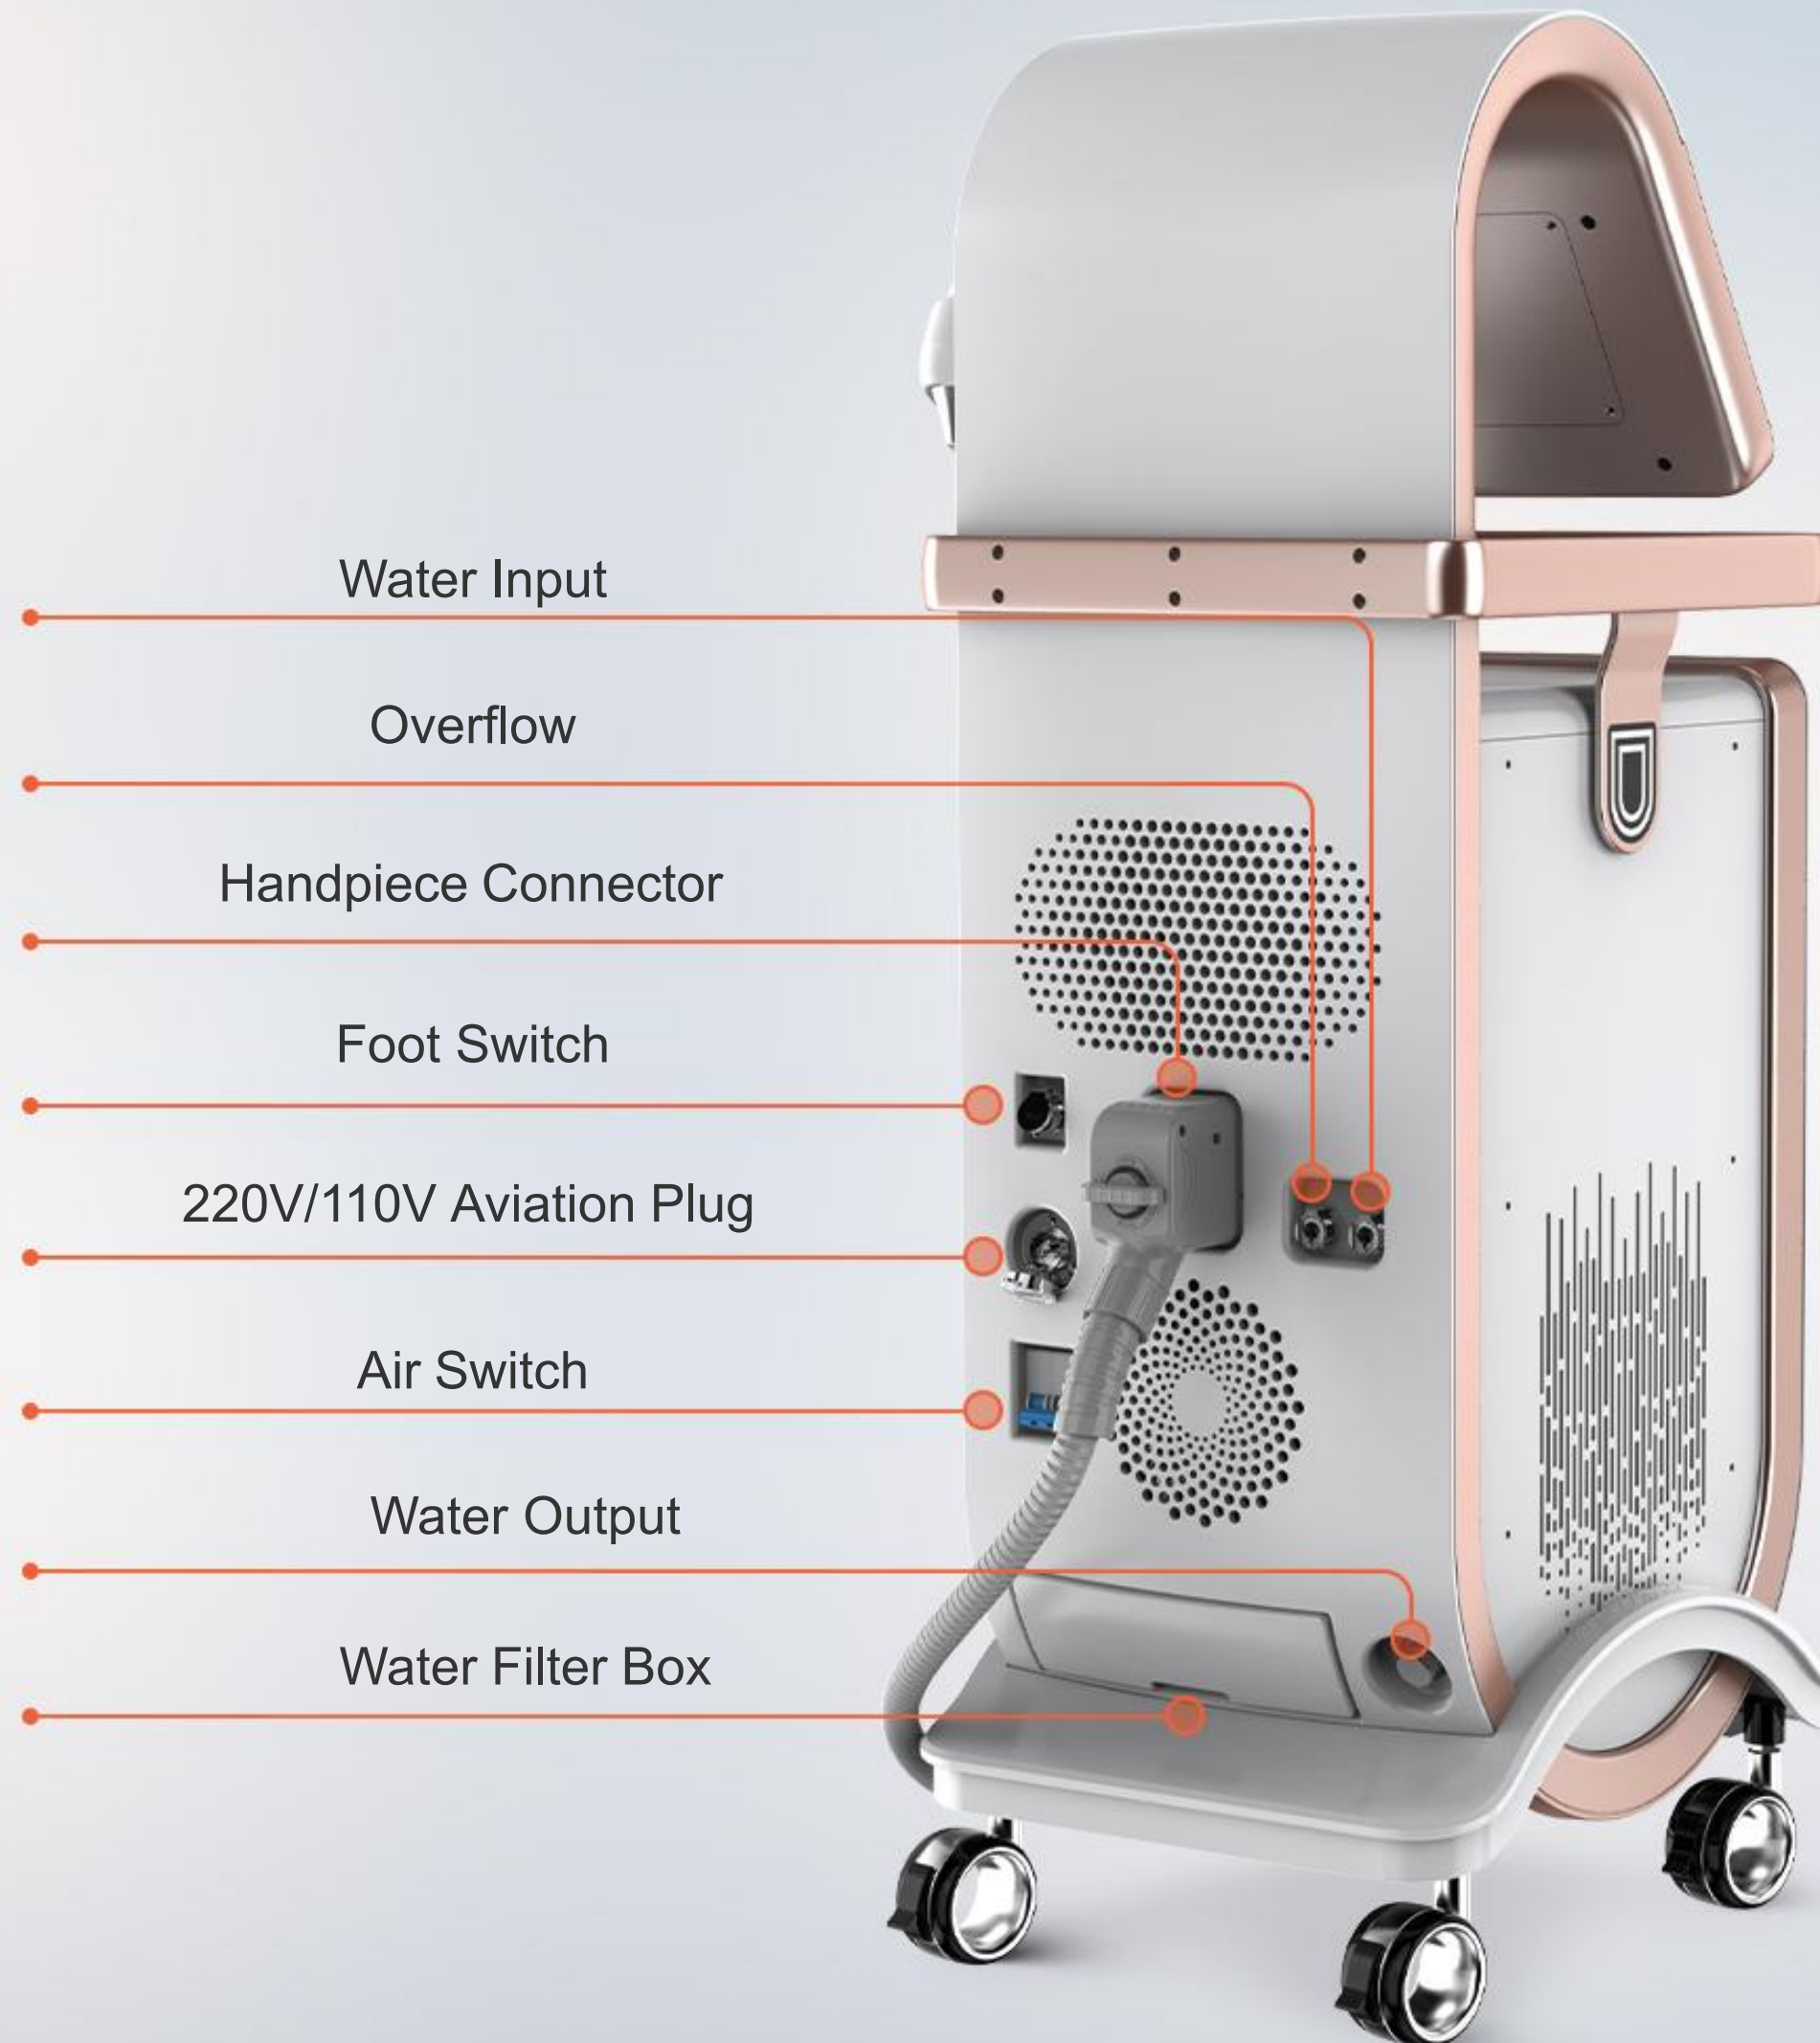

High-end Hollow Silent Wheels

High-End Hollow Silent Wheel

- Stabble
- Silent
- High Level

Cooling Technology

Handpieces With 360° Contact Cooling Strong Cooling

With strong TEC cooling technology, No pain during treatment, give patient a more comfortable treatment, and get a better treatment results.

Water Proof

**Best water proof
Results**

Product Display

Back View