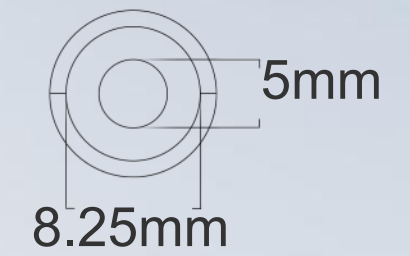

Product Display

Front View

Treatment Head Advantage

Different spot sizes head working on one handle. More Choices for different body area.

Treatment Head

Super laser spot size

38.5*13.5mm 

Maximum power combined with the shortest pulses

38.5mm

13.5mm

40% faster!

Treatment Site

Face:
12.5*14.5mm or Round 8.25mm

Forehead:
12.5*14.5mm

Nose Hair: Round 8.25mm
Mustache: 12.5*14.5mm

Arm:
13.5*28.5mm

Armpit:
12.5*14.5mm

Chest:
13.5*38.5mm

Back:
13.5*38.5mm

Bikini Line:
12.5*14.5mm

Leg:
13.5*28.5mm

Handpiece Advantages

- Super high power-3000W handpiece
- Super large spot size
- Maximum power combined with the shortest pulses
- Handpieces with 360°contact cooling : -20 degree
- Touch screen on head for easy operation.
- Original American Coherent Laser Bars

Hair Density	Result
Result	24.5

Specifications

WAVE LENGTH 808nm	FLUENCE 5~80J/cm ²
PULSE WIDTH 5-100ms	SPOT SIZE 12.5*14.5mm 13.5*28.5mm 13.5*38.5mm Round 8.25mm
FREQUENCY 1~10Hz	HANDLE POWER 3000W
MACHINE POWER 6900W	COOLING TEC, air cooling + water cooling + semiconductor cooling
COOLING LEVEL Level 1-3	HANDPIECE COOLING -20°C
DISPLAY 12 Inch multi color touch screen	