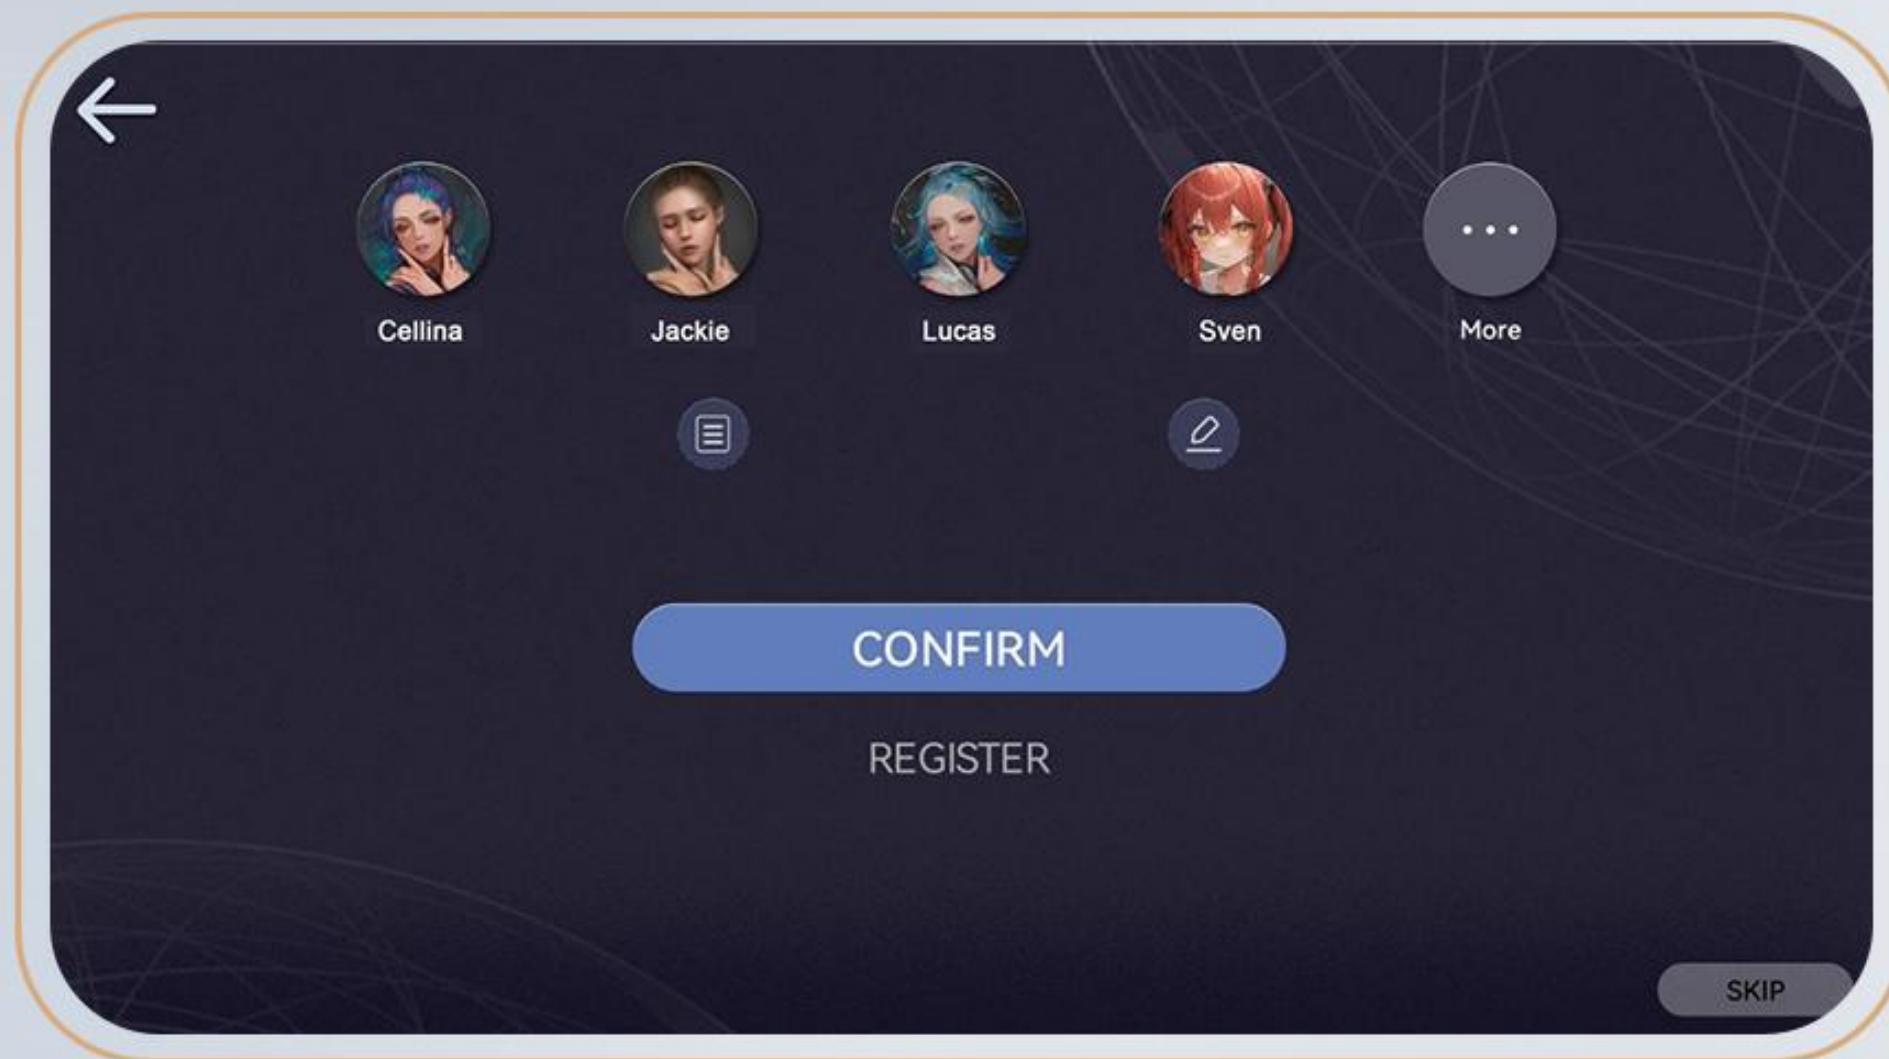

Customer CRM System

- Clients information storage
- Treatment parameter memory function in all the treatment date