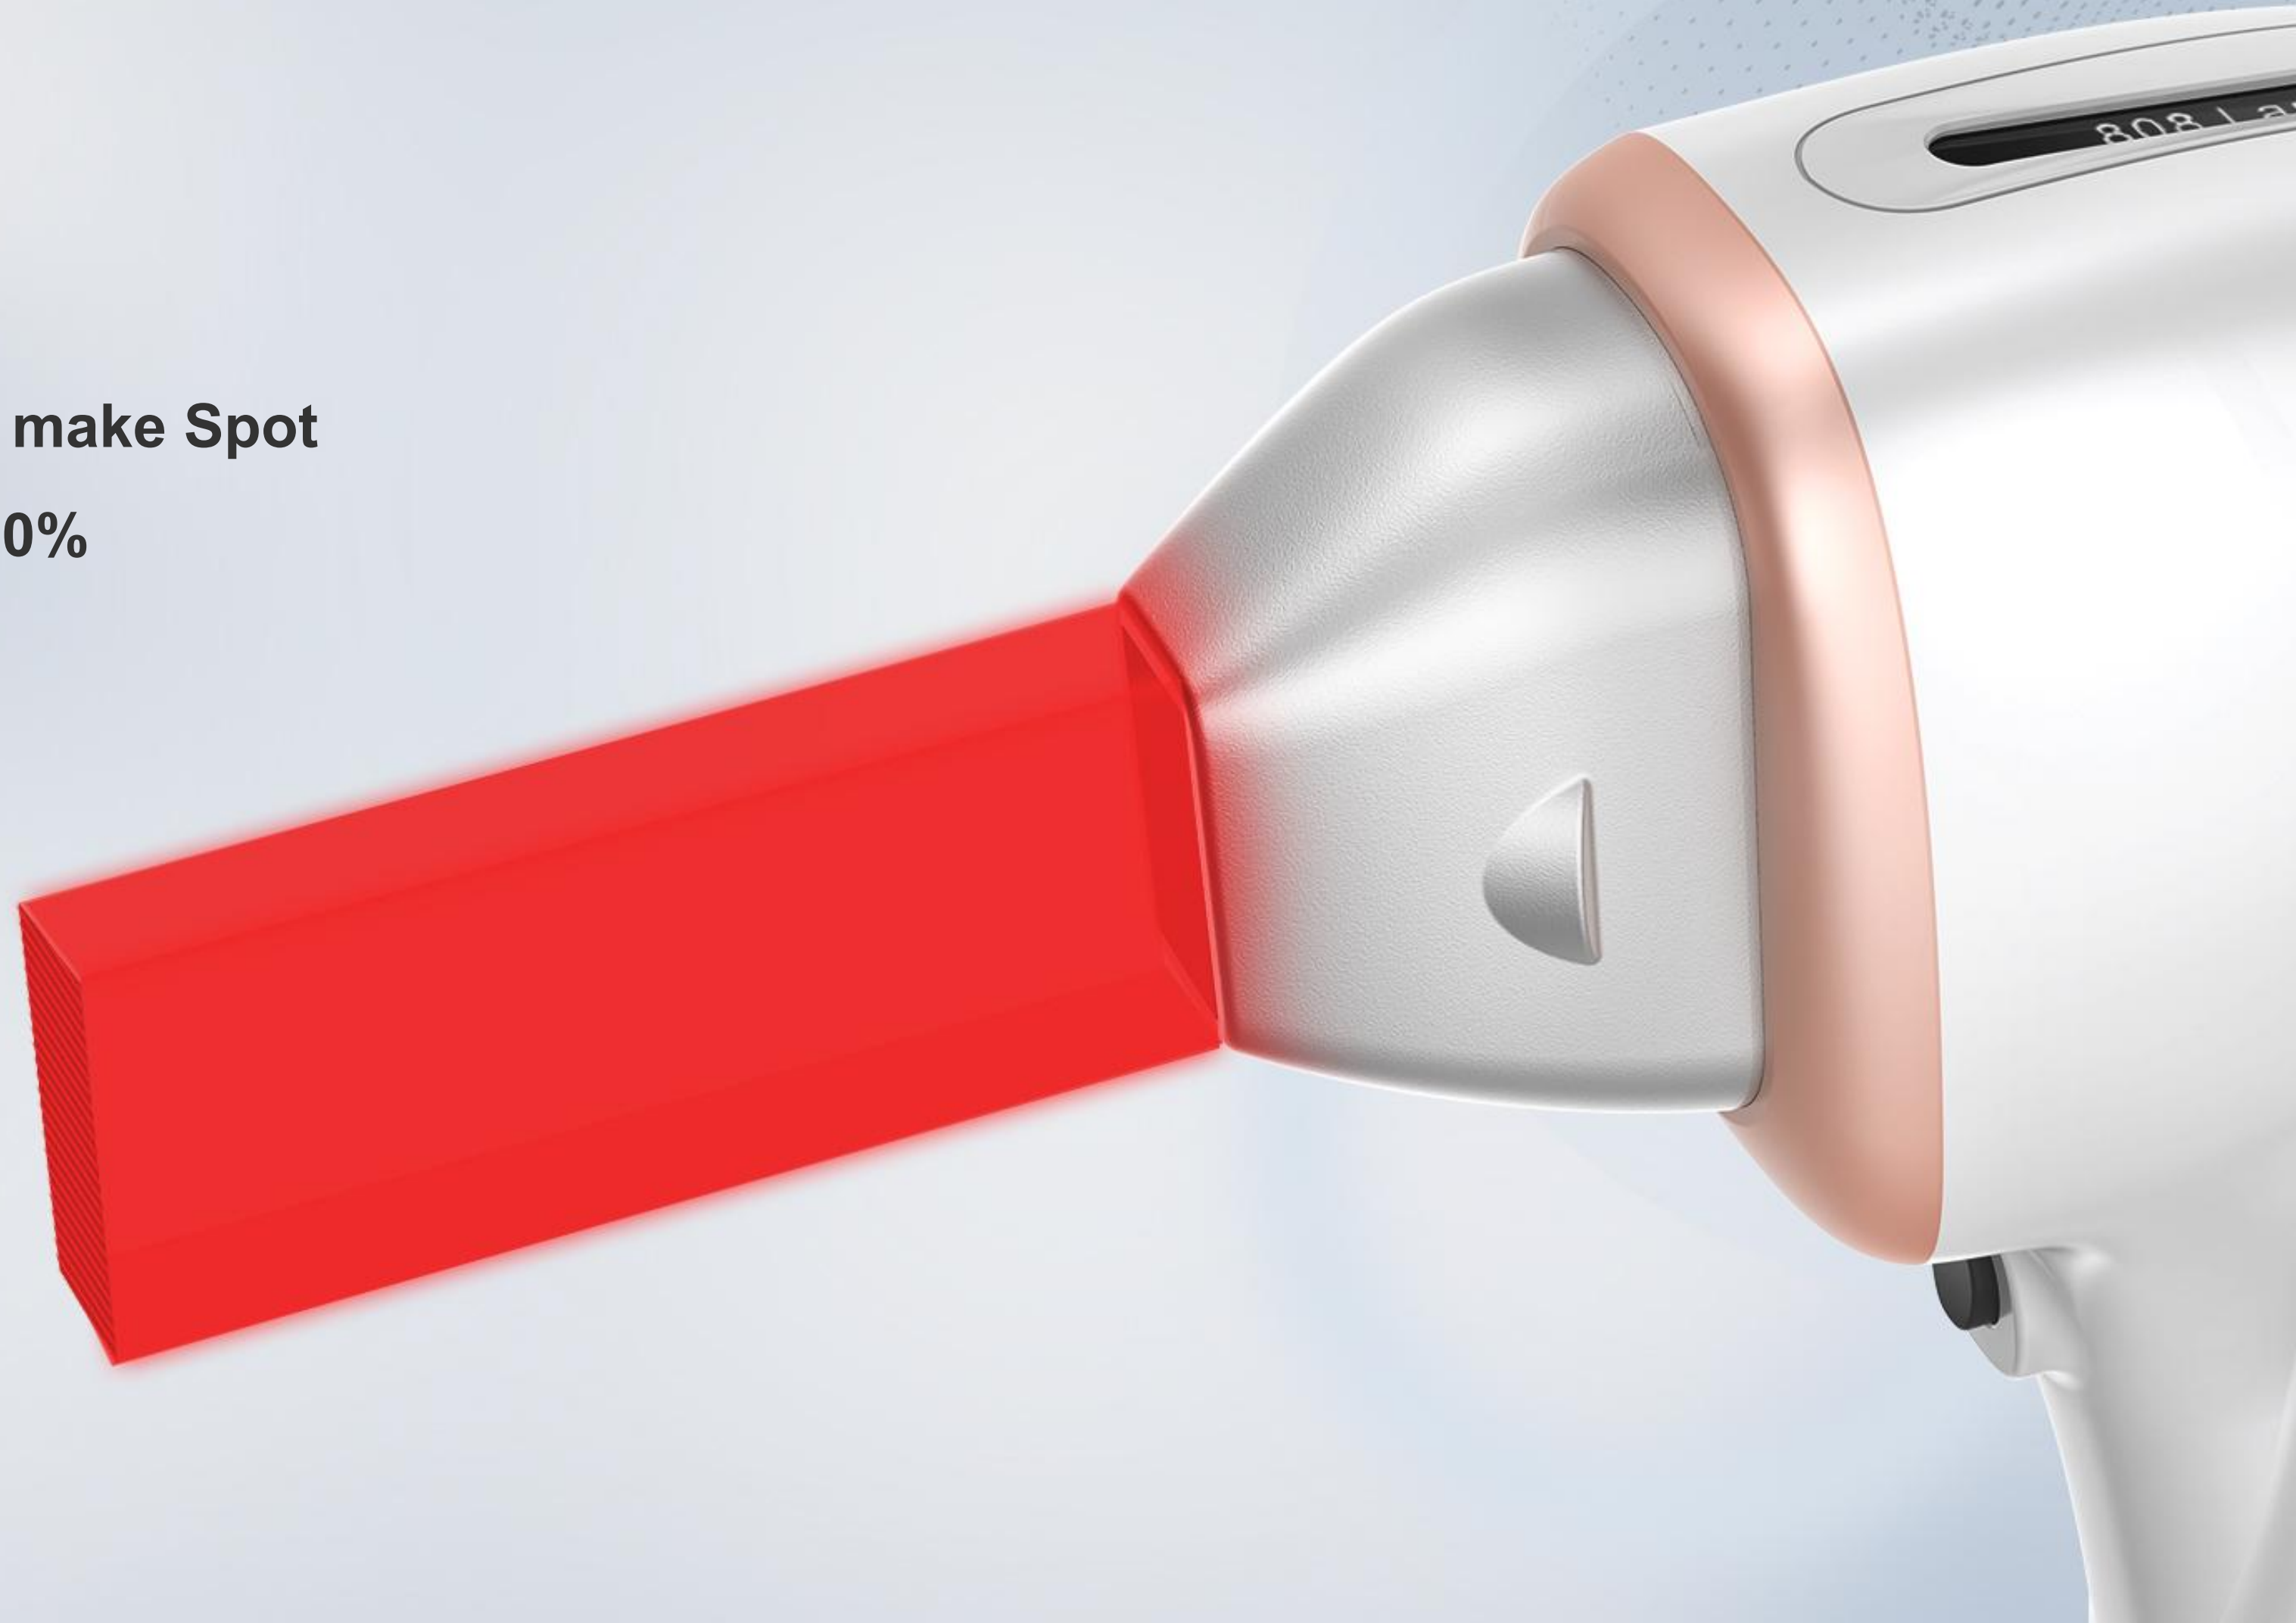

Armpit:
12.5*14.5mm

Chest:
13.5*38.5mm

Back:
13.5*38.5mm

Bikini Line:
12.5*14.5mm

Leg:
13.5*28.5mm

Handpiece Advantages

- Super high power-3000W handpiece
- Super large spot size
- Maximum power combined with the shortest pulses
- Handpieces with 360°contact cooling : -20 degree
- Touch screen on head for easy operation.
- Original American Coherent Laser Bars

Interface

The HIDL-3000 has a 12" touchscreen LCD featuring a completely redesigned and intuitive user interface.

Users can select between the Normal mode, Professional mode, and Fast mode.

Beginners can choose the Normal mode, the operator can use the recommended parameters according to skin type, treatment area.